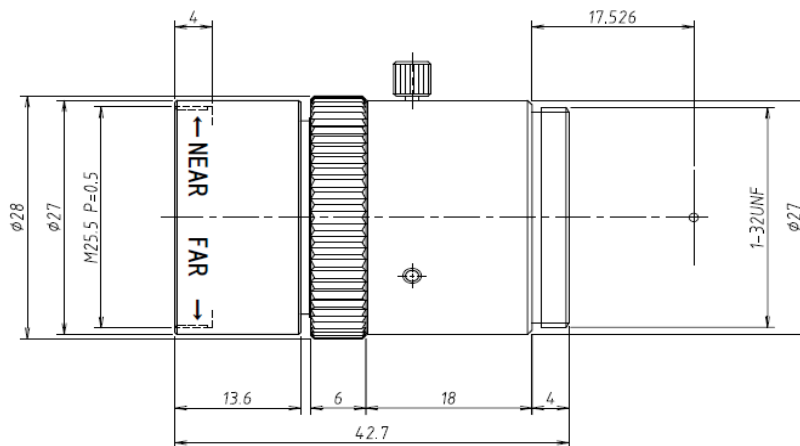

M1224-MPW2-R series

f=12mm F2.4/F4.0/F5.6/F8.0/F11.0
 for 2/3 type Cameras, Ruggedized 5 Megapixel
 C-Mount

Model No.		M1224-MPW2		Effective	Front	φ 19.5mm	
Focal Length		12mm		Lens Aperture	Rear	φ 13.5mm	
Max. Aperture Ratio		1:2.4		Distortion	2/3 type	-0.05%(y=5.5)	
Max. Image Format		8.8mm x 6.6mm(φ 11mm)			1/1.8 type	-0.34%(y=4.32)	
Operation Range		F2.4/F4.0/F5.6/F8.0/F11.0			1/2 type	-0.35%(y=4.0)	
Control	Iris	Fix		Back Focal Length		14.39mm	
	Focus	Manual		Flange Back Length		17.526mm	
Object Dimension at M.O.D.	2/3 Type	6.4cm x 8.5cm		Mount		C-Mount	
	1/1.8 Type	5.0cm x 6.7cm		Filter Size		M25.5 P=0.5mm	
	1/2 Type	4.6cm x 6.2cm		Dimensions		φ 28mm x 42.7mm	
Angle of View	D	2/3 Type	48.6°	1/1.8 Type	39.1°	1/2 Type	36.5°
	H		39.8°		31.7°		29.5°
	V		30.4°		24.0°		22.3°
Operating Temperature		-10°C - +50°C					

M.O.D. : Minimum Object Distance

Dimensions

Model No.	Aperture(F)
M1224-MPW2-R	F2.4
M1240-MPW2-R	F4.0
M1256-MPW2-R	F5.6
M1280-MPW2-R	F8.0
M1211-MPW2-R	F11.0